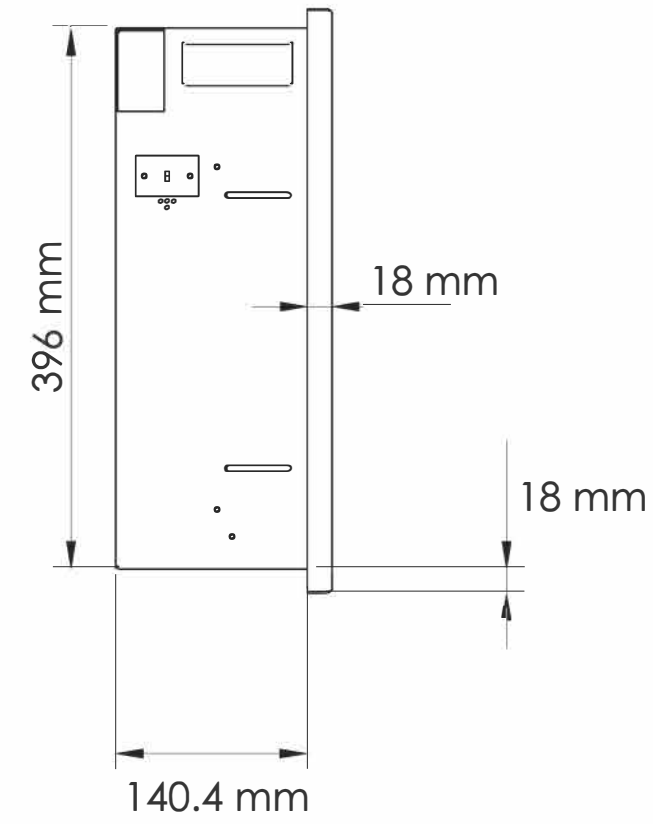

TECHNICAL SPECIFICATIONS		
VOLTS	120	
AMPS	12.5	
WATTS	1465	
HEATER	HIGH	1465 watts
	LOW	600 watts
NO HEATER	26 watts	
LAMPS	QUANTITY	LED
	WATTS	
	TOTAL WATTS	22 watts
ROTOR MOTOR	1 at 5 watts	
HEIGHT, WIDTH, DEPTH	15 5/8x 32 3/8x5 1/2	
GLASS VIEWING OPENING	13 1/8 x 30 5/8	
SURROUND SIZE	16 7/8 x 34 1/24	
SHIPPING SIZE	19 1/2 x 41 1/4 x 9 1/4	
SHIPPING WEIGHT		
	UNIT	
	STEEL FRONT	Included
PLUG LOCATION	Left Side	
CORD LENGTH	70 7/8"	
APPROX. HEATING AREA	400 sq ft	

SERIES WM-B	MODEL WM-34-B		REV 1
SCALE 1" = 1'-0"	DATE: 10/15/2018		SHEET 1 OF 1

TECHNICAL SPECIFICATIONS		
VOLTS	120	
AMPS	12.5	
WATTS	1465	
HEATER	HIGH	1465 watts
	LOW	600 watts
NO HEATER	26 watts	
LAMPS	QUANTITY	LED
	WATTS	
	TOTAL WATTS	22 watts
ROTOR MOTOR	1 at 5 watts	
HEIGHT, WIDTH, DEPTH	39.6 x 82.3 x 14 cm	
GLASS VIEWING OPENING	33.2 x 77.7 cm	
SURROUND SIZE	42.8 x 92.1 cm	
SHIPPING SIZE	49.3 x 104.6 x 23 cm	
SHIPPING WEIGHT		
GLASS FRONT	UNIT	
		Included
PLUG LOCATION	Left Side	
CORD LENGTH	180 cm	
APPROX. HEATING AREA	37 sqm	

SERIES WM-B	MODEL WM-34-B		REV 1
SCALE 1:12	DATE: 10/15/2018		SHEET 1 OF 1