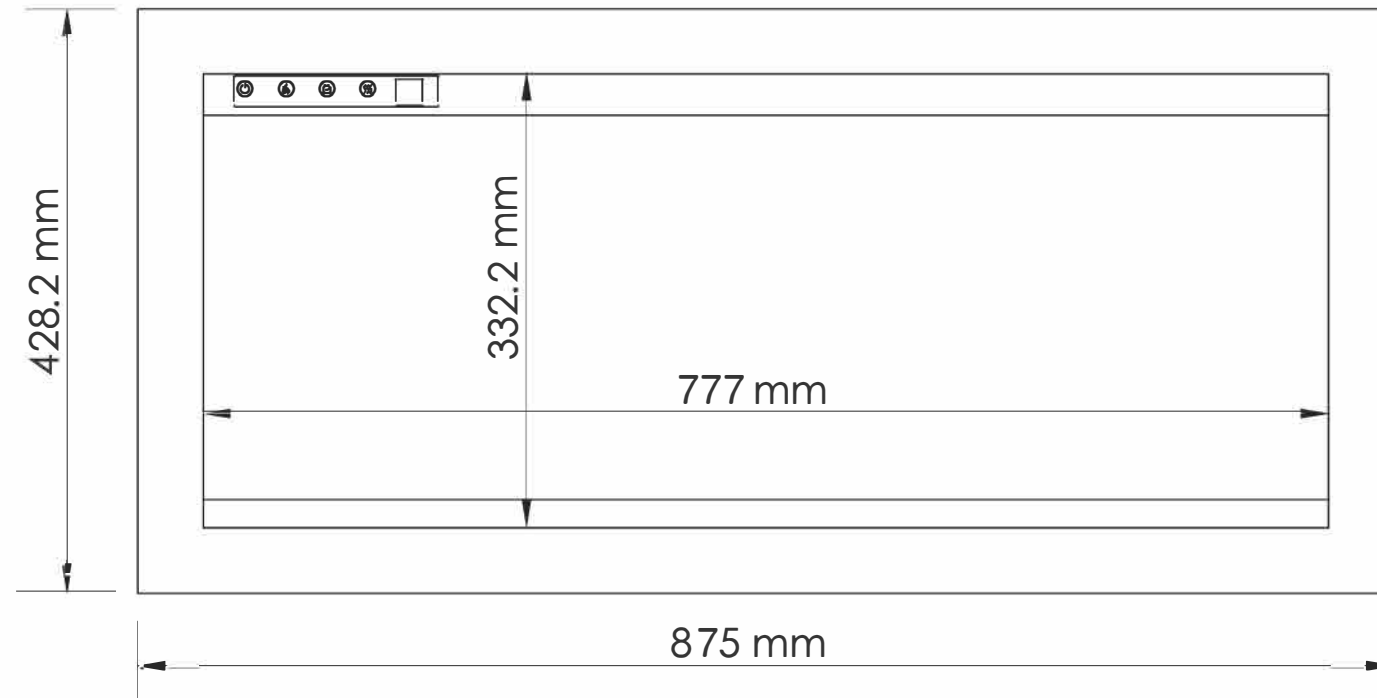

TECHNICAL SPECIFICATIONS		
VOLTS	120	
AMPS	12.5	
WATTS	1465	
HEATER	HIGH	1465 watts
	LOW	600 watts
NO HEATER	26 watts	
LAMPS	QUANTITY	LED
	WATTS	
	TOTAL WATTS	22 watts
ROTOR MOTOR	1 at 5 watts	
HEIGHT, WIDTH, DEPTH	15 5/8x 32 3/8x5 1/2	
GLASS VIEWING OPENING	13 1/8 x 30 5/8	
SURROUND SIZE	16 7/8 x 34 1/24	
SHIPPING SIZE	19 1/2 x 41 1/4 x 9 1/4	
SHIPPING WEIGHT		
	UNIT	
	STEEL FRONT	Included
PLUG LOCATION	Left Side	
CORD LENGTH	70 7/8"	
APPROX. HEATING AREA	400 sq ft	

SERIES WM-B	MODEL WM-34-B		REV 1
SCALE 1" = 1'-0"	DATE: 10/15/2018		SHEET 1 OF 1

TECHNICAL SPECIFICATIONS		
VOLTS	120	
AMPS	12.5	
WATTS	1465	
HEATER	HIGH	1465 watts
	LOW	600 watts
NO HEATER	26 watts	
LAMPS	QUANTITY	LED
	WATTS	
	TOTAL WATTS	22 watts
ROTOR MOTOR	1 at 5 watts	
HEIGHT, WIDTH, DEPTH	39.6 x 82.3 x 14 cm	
GLASS VIEWING OPENING	33.2 x 77.7 cm	
SURROUND SIZE	42.8 x 92.1 cm	
SHIPPING SIZE	49.3 x 104.6 x 23 cm	
SHIPPING WEIGHT		
GLASS FRONT	UNIT	
		Included
PLUG LOCATION	Left Side	
CORD LENGTH	180 cm	
APPROX. HEATING AREA	37 sqm	

SERIES WM-B	MODEL WM-34-B		REV 1
SCALE 1:12	DATE: 10/15/2018		SHEET 1 OF 1