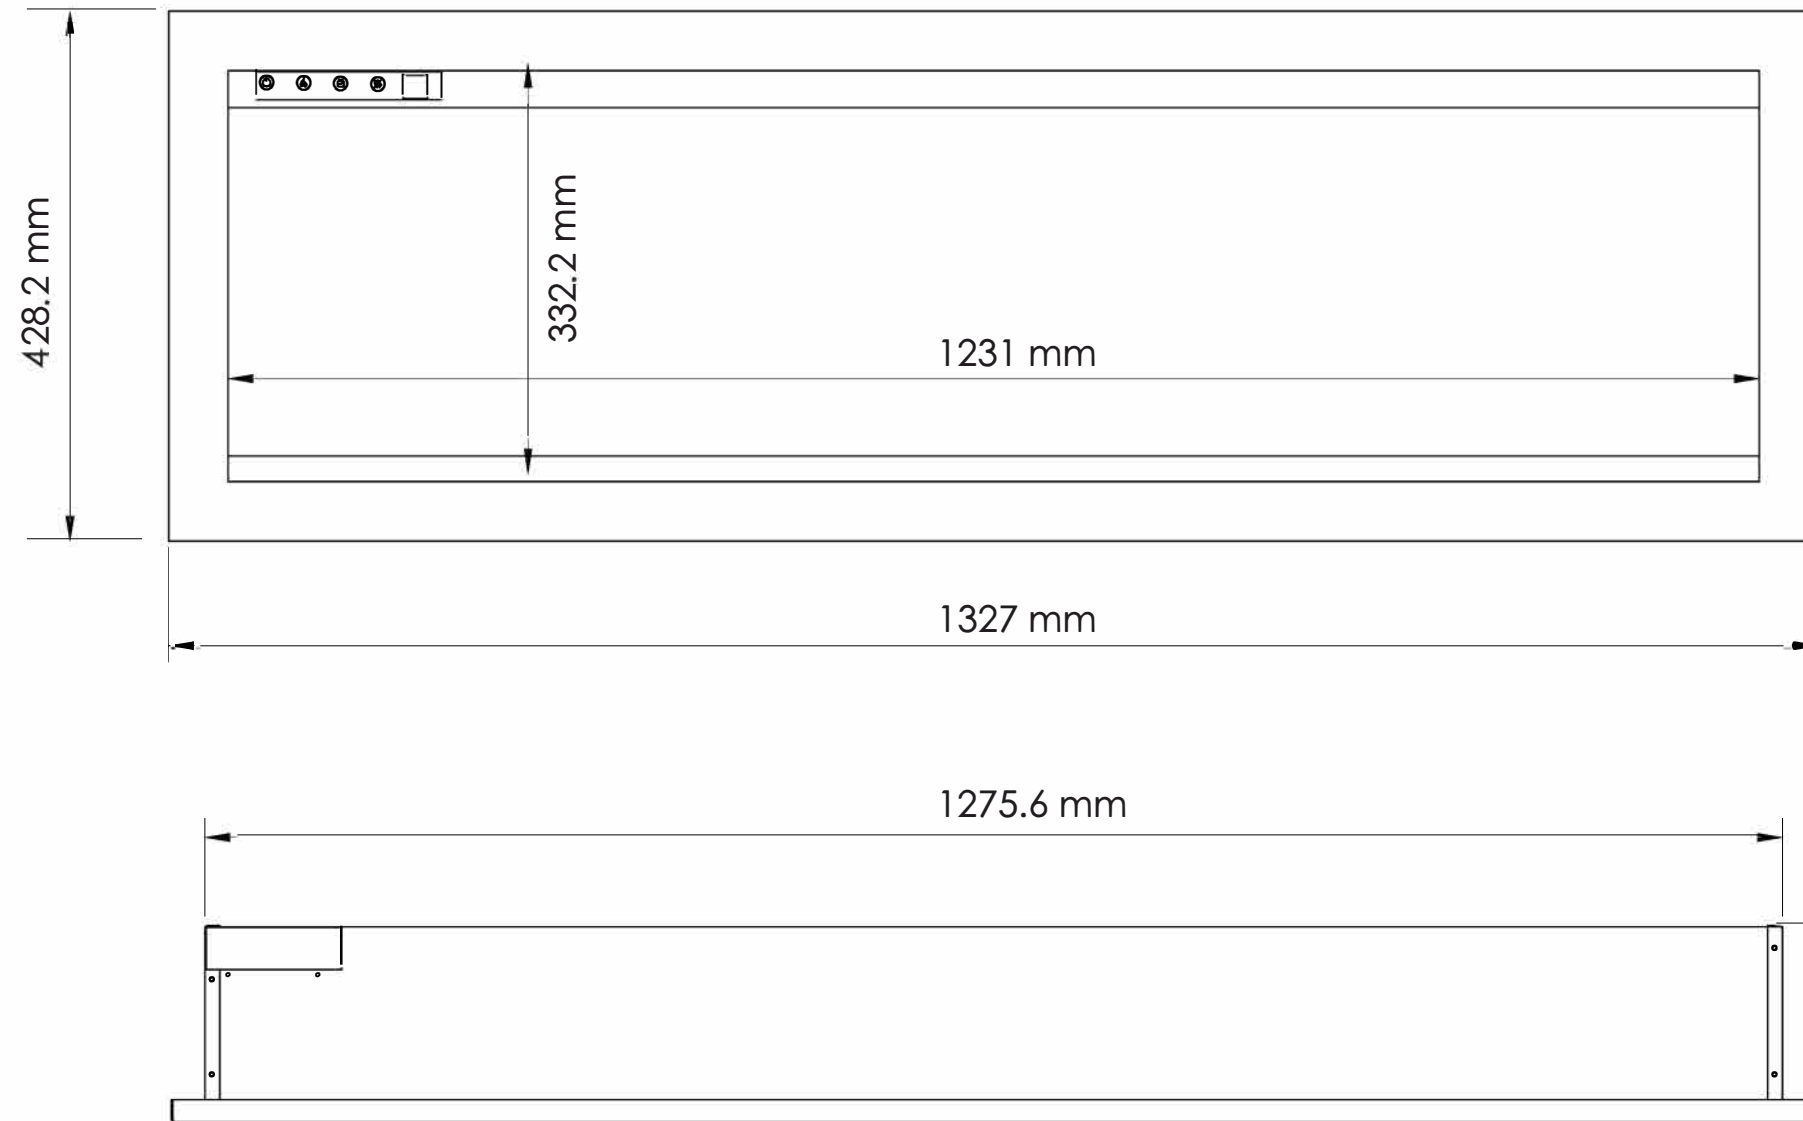

TECHNICAL SPECIFICATIONS		
VOLTS	120	
AMPS	12.5	
WATTS	1200	
HEATER	HIGH	1200 watts
	LOW	600 watts
NO HEATER	33watts max	
LAMPS	QUANTITY	LED
	WATTS	
	TOTAL WATTS	22 watts
ROTOR MOTOR	1 at 5 watts	
HEIGHT, WIDTH, DEPTH	15 5/8 x 50 1/4 x 5 1/2	
GLASS VIEWING OPENING	13 1/8 x 48 1/2	
SURROUND SIZE	16 7/8 x 52 1/4	
SHIPPING SIZE	19 1/2 x 57 1/4 x 9 1/4	
SHIPPING WEIGHT		
	UNIT	
	STEEL FRONT	Included
PLUG LOCATION	Left Side	
CORD LENGTH	70 7/8"	
APPROX. HEATING AREA	400 sq ft	

SERIES WM-B	MODEL WM-50-B		REV 1
SCALE 1" = 1'-0"	DATE: 10/15/2018		SHEET 1 OF 1

TECHNICAL SPECIFICATIONS

VOLTS		120
AMPS		12.5
WATTS		1200
HEATER	HIGH	1200 watts
	LOW	600 watts
NO HEATER		33 watts max
LAMPS	QUANTITY	LED
	WATTS	
	TOTAL WATTS	22 watts
ROTOR MOTOR		1 at 5 watts
HEIGHT, WIDTH, DEPTH		39.6 x 127.6 x 14 cm
GLASS VIEWING OPENING		33.2 x 123.1 cm
SURROUND SIZE		42.8 x 132.7 cm
SHIPPING SIZE		49.3 x 145.2 x 23 cm
SHIPPING WEIGHT		
	UNIT	
	GLASS FRONT	Included
PLUG LOCATION		Left Side
CORD LENGTH		180 cm
APPROX. HEATING AREA		37 sqm

SERIES WM-B	MODEL WM-50-B		REV 1
SCALE 1:12	DATE: 10/15/2018		SHEET 1 OF 1