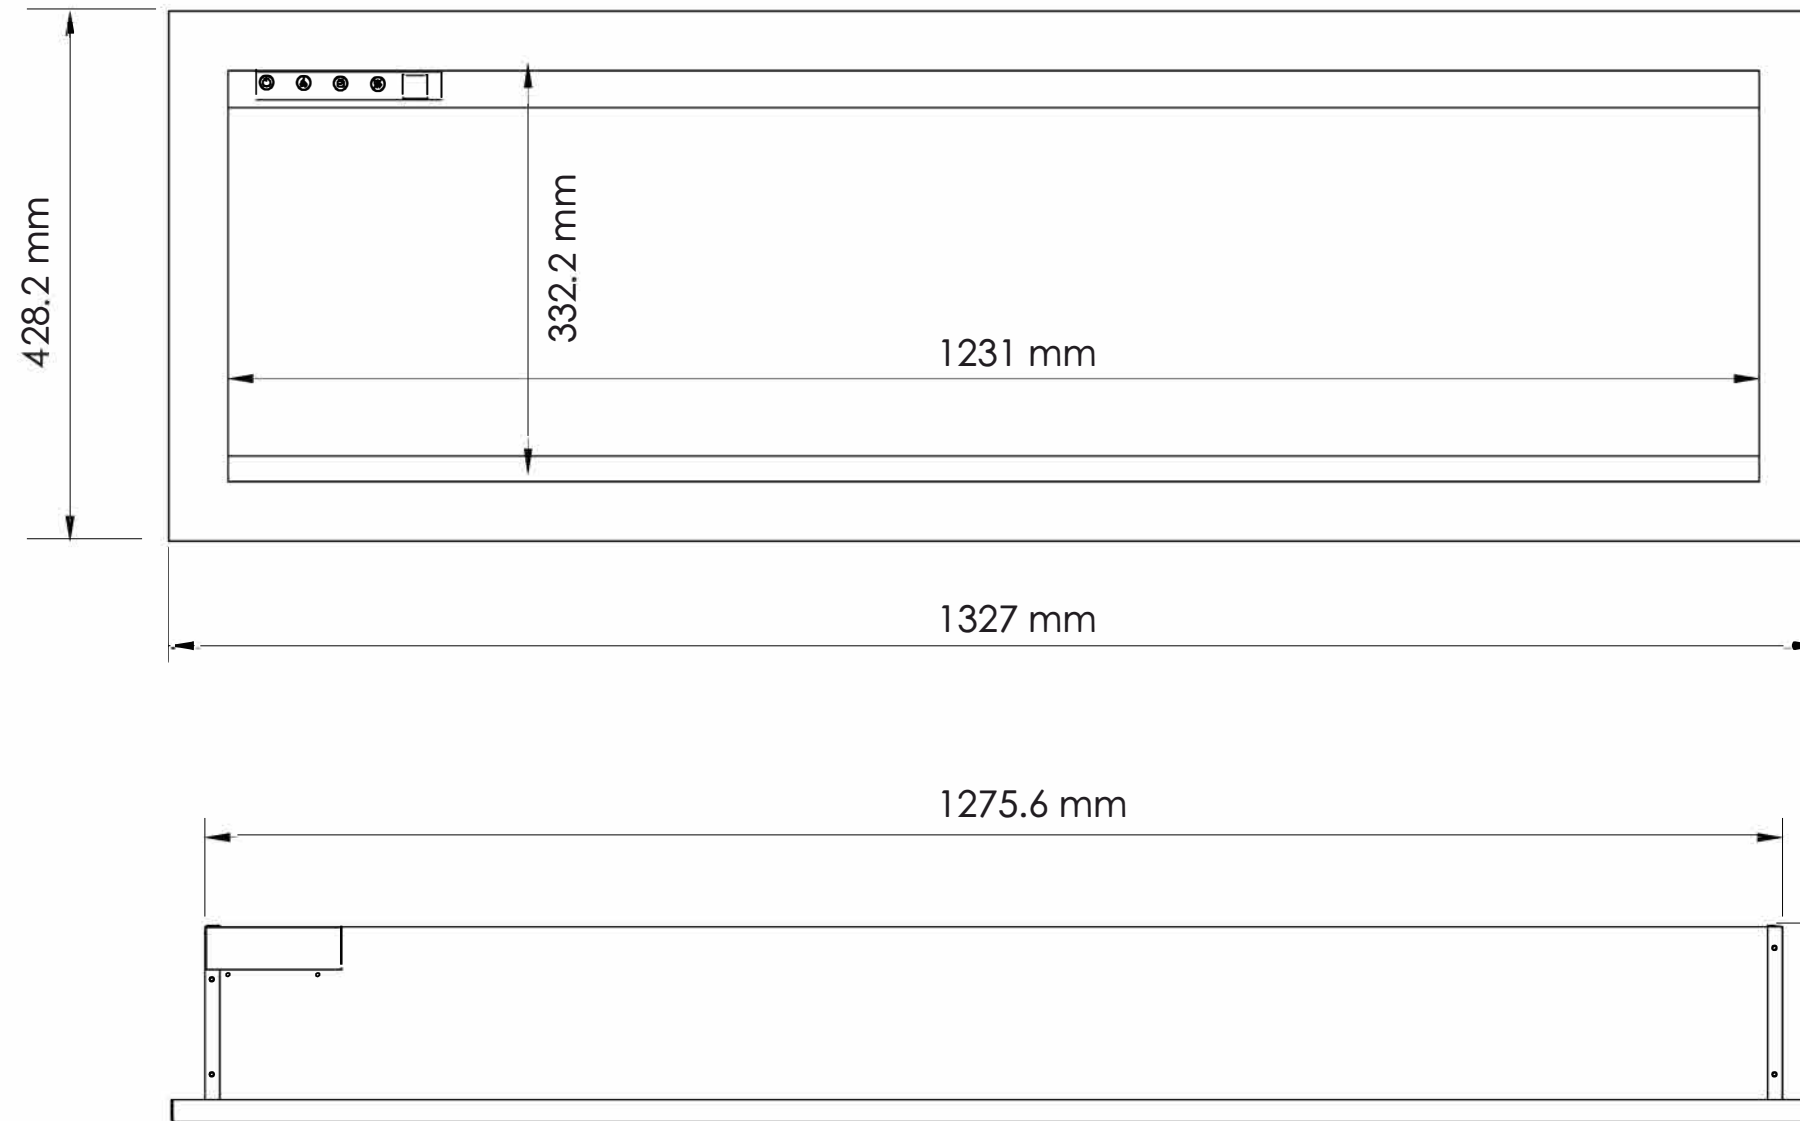

TECHNICAL SPECIFICATIONS		
VOLTS	120	
AMPS	12.5	
WATTS	1465	
HEATER	HIGH	1465 watts
	LOW	600 watts
NO HEATER	33watts max	
LAMPS	QUANTITY	LED
	WATTS	
	TOTAL WATTS	22 watts
ROTOR MOTOR	1 at 5 watts	
HEIGHT, WIDTH, DEPTH	15 5/8 x 50 1/4 x 5 1/2	
GLASS VIEWING OPENING	13 1/8 x 48 1/2	
SURROUND SIZE	16 7/8 x 52 1/4	
SHIPPING SIZE	19 1/2 x 57 1/4 x 9 1/4	
SHIPPING WEIGHT		
	UNIT	
	STEEL FRONT	Included
PLUG LOCATION	Left Side	
CORD LENGTH	70 7/8"	
APPROX. HEATING AREA	400 sq ft	

SERIES <b>WM-B</b>	MODEL WM-50-B		REV <b>1</b>
SCALE 1" = 1'-0"	DATE: 10/15/2018		SHEET 1 OF 1

TECHNICAL SPECIFICATIONS

VOLTS		120
AMPS		12.5
WATTS		1465
HEATER	HIGH	1465 watts
	LOW	600 watts
NO HEATER		33 watts max
LAMPS	QUANTITY	LED
	WATTS	
	TOTAL WATTS	22 watts
ROTOR MOTOR		1 at 5 watts
HEIGHT, WIDTH, DEPTH		39.6 x 127.6 x 14 cm
GLASS VIEWING OPENING		33.2 x 123.1 cm
SURROUND SIZE		42.8 x 132.7 cm
SHIPPING SIZE		49.3 x 145.2 x 23 cm
SHIPPING WEIGHT		
	UNIT	
	GLASS FRONT	Included
PLUG LOCATION		Left Side
CORD LENGTH		180 cm
APPROX. HEATING AREA		37 sqm

SERIES WM-B	MODEL WM-50-B		REV 1
SCALE 1:12	DATE: 10/15/2018		SHEET 1 OF 1