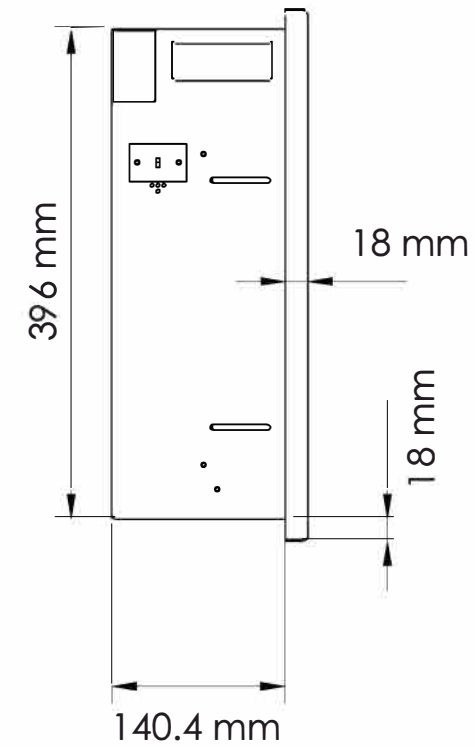

TECHNICAL SPECIFICATIONS		
VOLTS	120	
AMPS	12.5	
WATTS	1200	
HEATER	HIGH	1200 watts
	LOW	600 watts
NO HEATER	33watts max	
LAMPS	QUANTITY	LED
	WATTS	
	TOTAL WATTS	22 watts
ROTOR MOTOR	1 at 5 watts	
HEIGHT, WIDTH, DEPTH	15 5/8 x 50 1/4 x 5 1/2	
GLASS VIEWING OPENING	13 1/8 x 48 1/2	
SURROUND SIZE	16 7/8 x 52 1/4	
SHIPPING SIZE	19 1/2 x 57 1/4 x 9 1/4	
SHIPPING WEIGHT		
	UNIT	
	STEEL FRONT	Included
PLUG LOCATION	Left Side	
CORD LENGTH	70 7/8"	
APPROX. HEATING AREA	400 sq ft	

SERIES WM-B	MODEL WM-50-B		REV 1
SCALE 1" = 1'-0"	DATE: 10/15/2018		SHEET 1 OF 1

TECHNICAL SPECIFICATIONS

VOLTS		120
AMPS		12.5
WATTS		1200
HEATER	HIGH	1200 watts
	LOW	600 watts
NO HEATER		33 watts max
LAMPS	QUANTITY	LED
	WATTS	
	TOTAL WATTS	22 watts
ROTOR MOTOR		1 at 5 watts
HEIGHT, WIDTH, DEPTH		39.6 x 127.6 x 14 cm
GLASS VIEWING OPENING		33.2 x 123.1 cm
SURROUND SIZE		42.8 x 132.7 cm
SHIPPING SIZE		49.3 x 145.2 x 23 cm
SHIPPING WEIGHT		
	UNIT	
	GLASS FRONT	Included
PLUG LOCATION		Left Side
CORD LENGTH		180 cm
APPROX. HEATING AREA		37 sqm

SERIES WM-B	MODEL WM-50-B		REV 1
SCALE 1:12	DATE: 10/15/2018		SHEET 1 OF 1