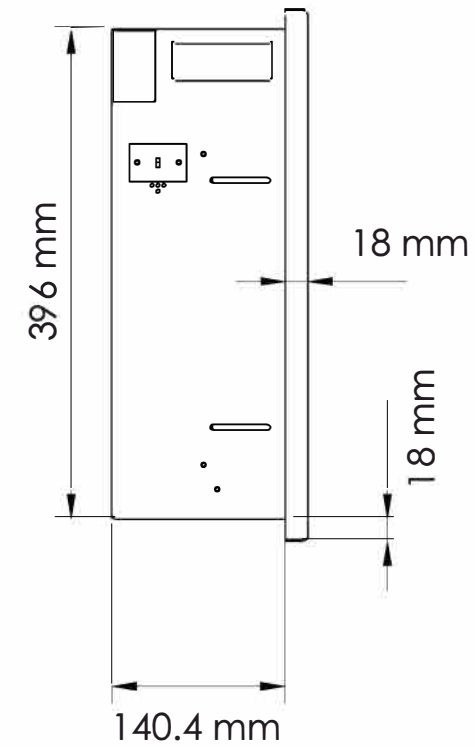

TECHNICAL SPECIFICATIONS		
VOLTS	120	
AMPS	12.5	
WATTS	1465	
HEATER	HIGH	1465 watts
	LOW	600 watts
NO HEATER	33watts max	
LAMPS	QUANTITY	LED
	WATTS	
	TOTAL WATTS	22 watts
ROTOR MOTOR	1 at 5 watts	
HEIGHT, WIDTH, DEPTH	15 5/8 x 50 1/4 x 5 1/2	
GLASS VIEWING OPENING	13 1/8 x 48 1/2	
SURROUND SIZE	16 7/8 x 52 1/4	
SHIPPING SIZE	19 1/2 x 57 1/4 x 9 1/4	
SHIPPING WEIGHT		
	UNIT	
	STEEL FRONT	Included
PLUG LOCATION	Left Side	
CORD LENGTH	70 7/8"	
APPROX. HEATING AREA	400 sq ft	

SERIES <b>WM-B</b>	MODEL WM-50-B		REV <b>1</b>
SCALE 1" = 1'-0"	DATE: 10/15/2018		SHEET 1 OF 1

TECHNICAL SPECIFICATIONS

VOLTS		120
AMPS		12.5
WATTS		1465
HEATER	HIGH	1465 watts
	LOW	600 watts
NO HEATER		33 watts max
LAMPS	QUANTITY	LED
	WATTS	
	TOTAL WATTS	22 watts
ROTOR MOTOR		1 at 5 watts
HEIGHT, WIDTH, DEPTH		39.6 x 127.6 x 14 cm
GLASS VIEWING OPENING		33.2 x 123.1 cm
SURROUND SIZE		42.8 x 132.7 cm
SHIPPING SIZE		49.3 x 145.2 x 23 cm
SHIPPING WEIGHT		
	UNIT	
	GLASS FRONT	Included
PLUG LOCATION		Left Side
CORD LENGTH		180 cm
APPROX. HEATING AREA		37 sqm

SERIES WM-B	MODEL WM-50-B		REV 1
SCALE 1:12	DATE: 10/15/2018		SHEET 1 OF 1