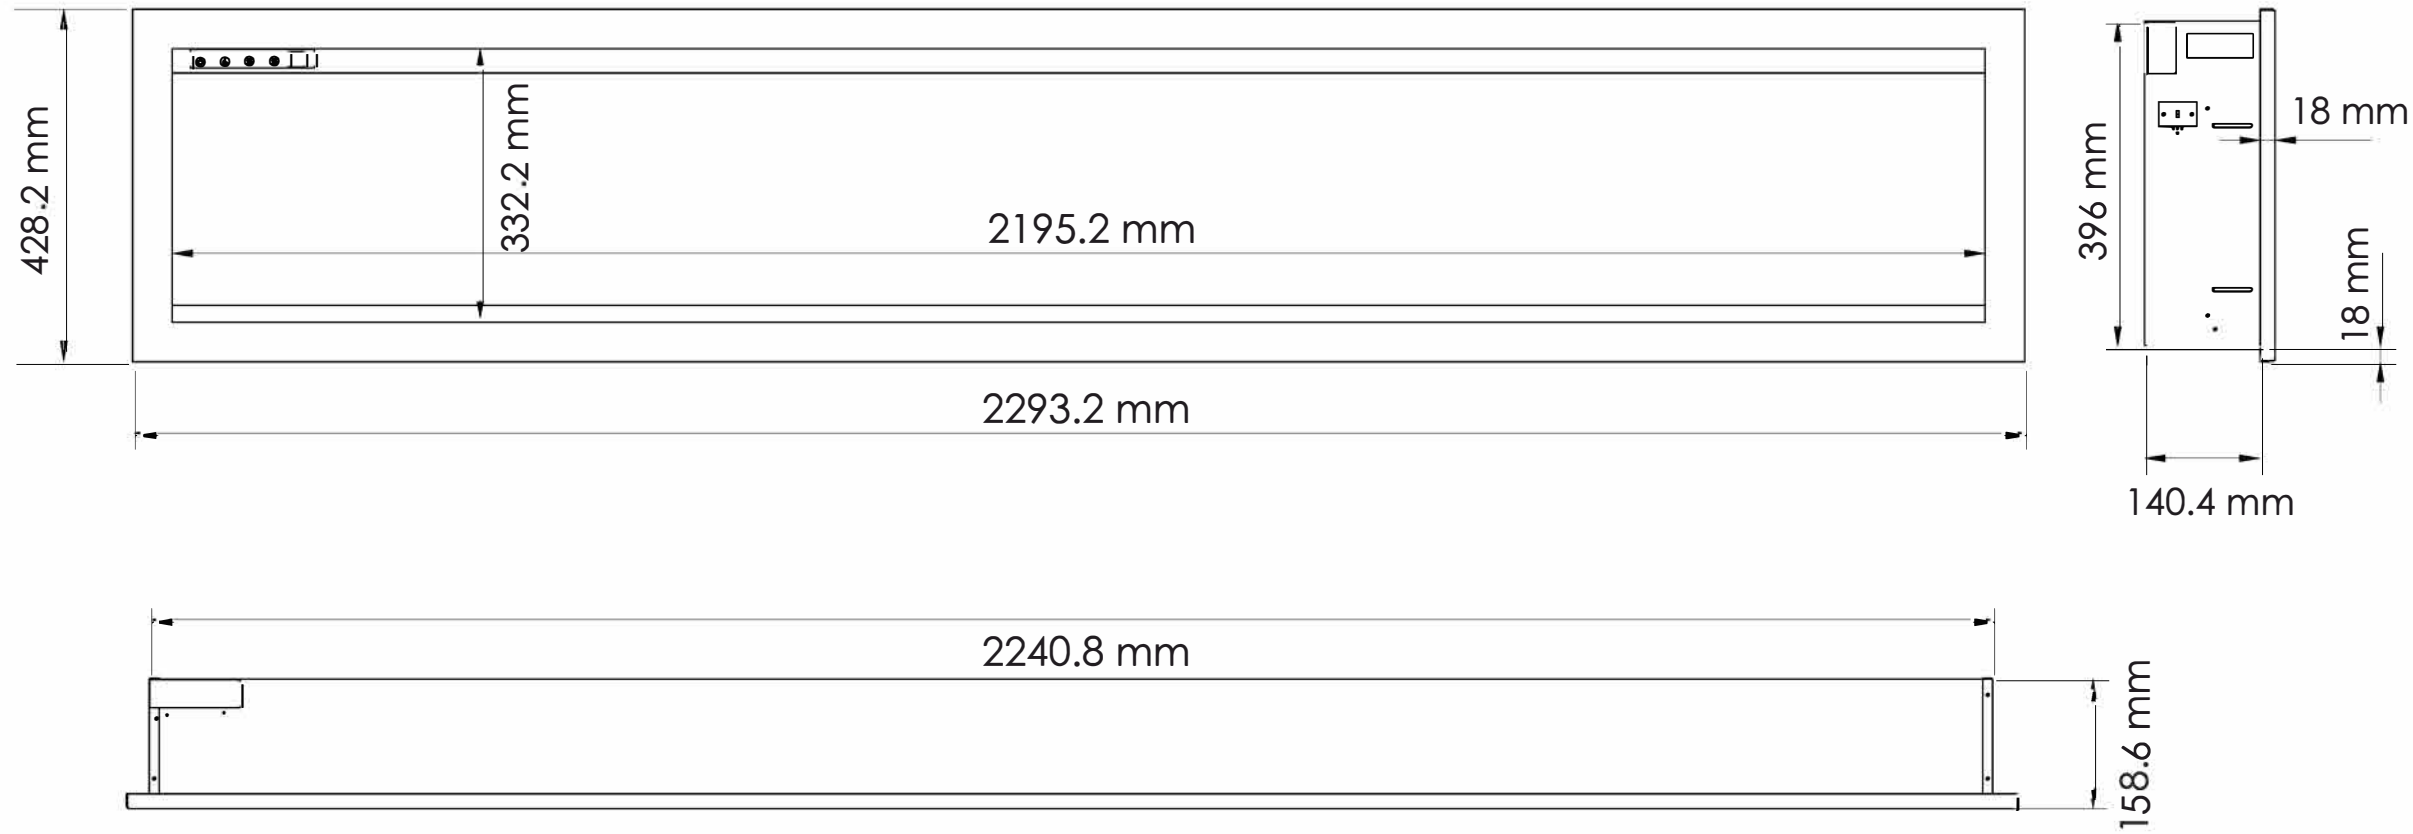

TECHNICAL SPECIFICATIONS		
VOLTS	120	
AMPS	12.5	
WATTS	1200	
HEATER	HIGH	1200 watts
	LOW	600 watts
NO HEATER	38watts max	
LAMPS	QUANTITY	LED
	WATTS	
	TOTAL WATTS	22 watts
ROTOR MOTOR	1 at 5 watts	
HEIGHT, WIDTH, DEPTH	15 5/8 x 88 1/4 x 5 1/2	
GLASS VIEWING OPENING	13 1/8 x 86 3/8	
SURROUND SIZE	16 7/8 x 90 1/4	
SHIPPING SIZE	19 1/2 x 95 1/2 x 9 1/4	
SHIPPING WEIGHT		
	UNIT	
	STEEL FRONT	Included
PLUG LOCATION	Left Side	
CORD LENGTH	70 7/8"	
APPROX. HEATING AREA	400 sq ft	

SERIES	MODEL		REV
WM-B	WM-88-B		1
SCALE 1" = 1'-0"	DATE: 10/15/2018	SHEET 1 OF 1	

TECHNICAL SPECIFICATIONS		
VOLTS	120	
AMPS	12.5	
WATTS	1200	
HEATER	HIGH	1200 watts
	LOW	600 watts
NO HEATER		38 watts max
LAMPS	QUANTITY	LED
	WATTS	
	TOTAL WATTS	22 watts
ROTOR MOTOR		1 at 5 watts
HEIGHT, WIDTH, DEPTH		39.6 x 224.1 x 14 cm
GLASS VIEWING OPENING		33.2 x 219.5 cm
SURROUND SIZE		42.8 x 229.3 cm
SHIPPING SIZE		49.3 x 242 x 23 cm
SHIPPING WEIGHT		
	UNIT	
	GLASS FRONT	Included
PLUG LOCATION		Left Side
CORD LENGTH		180 cm
APPROX. HEATING AREA		37 sqm

SERIES WM-B	MODEL WM-88-B		REV 1
SCALE 1:12	DATE: 10/15/2018		SHEET 1 OF 1