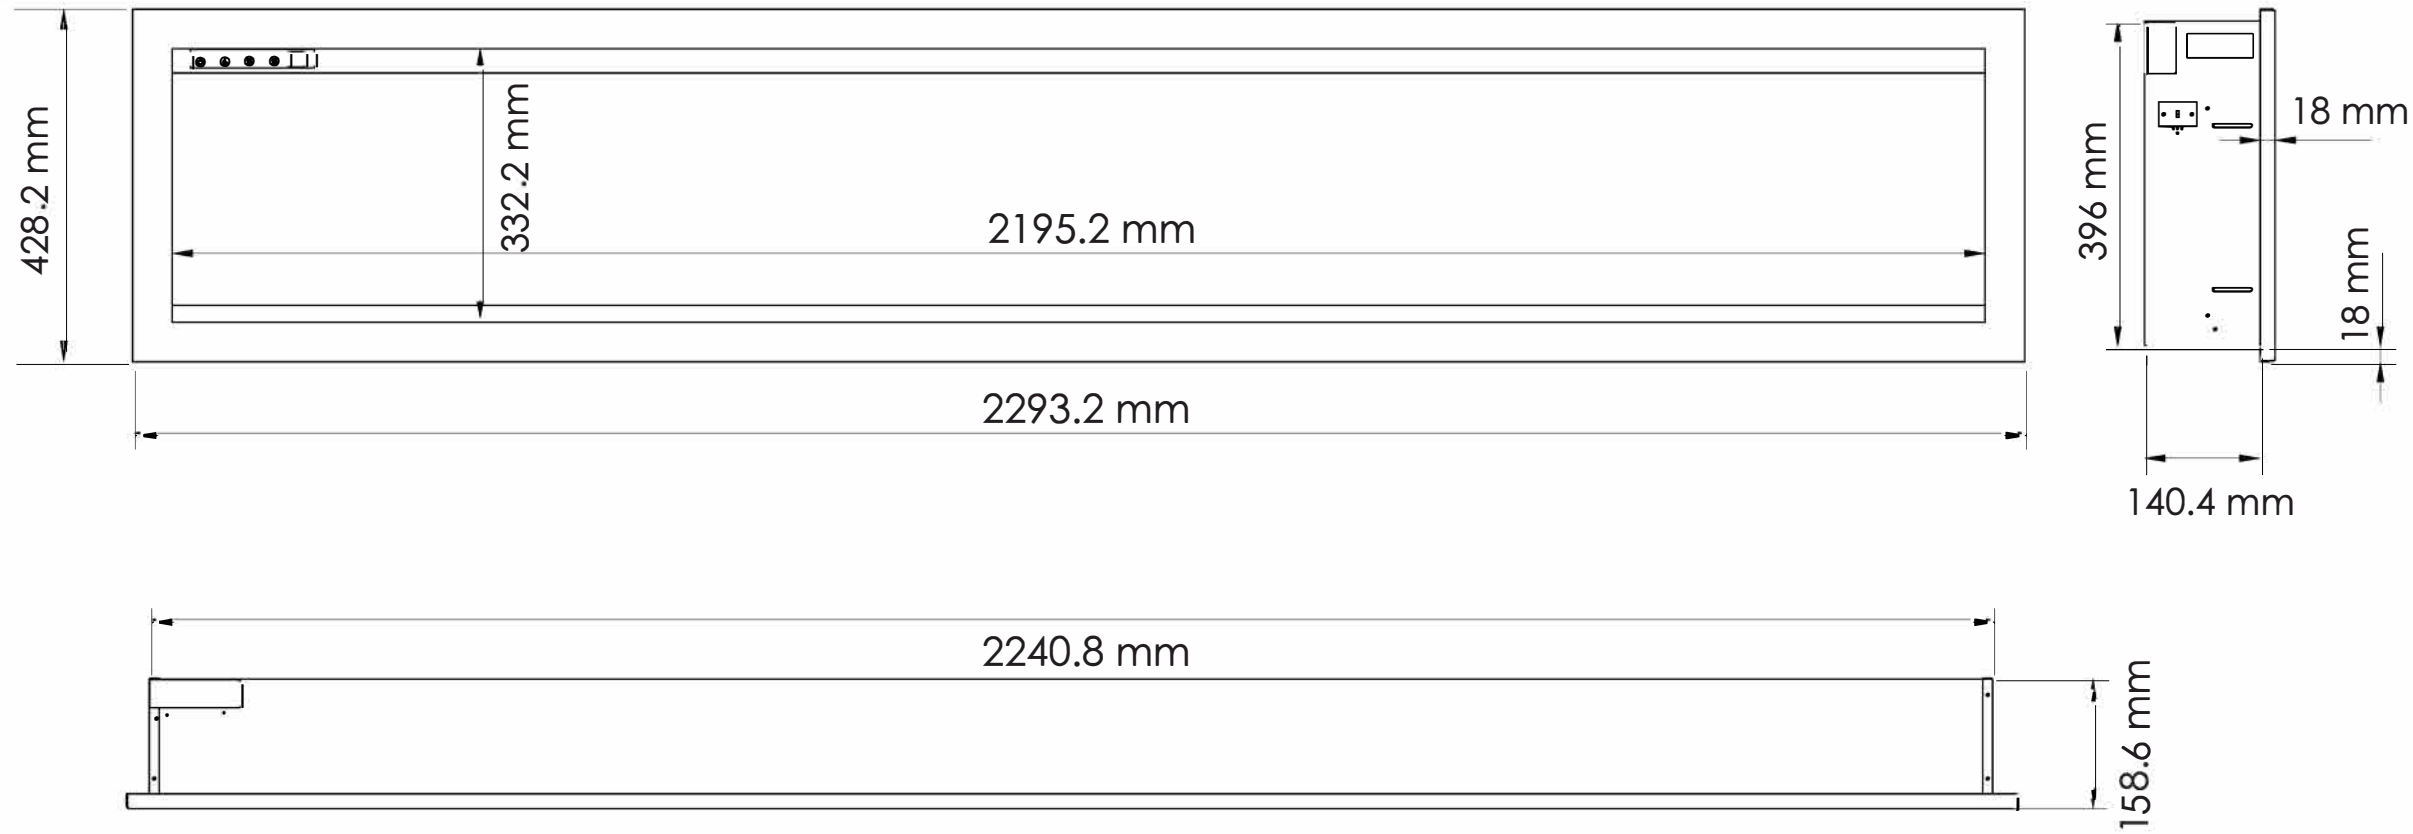

TECHNICAL SPECIFICATIONS		
VOLTS	120	
AMPS	12.5	
WATTS	1465	
HEATER	HIGH	1465 watts
	LOW	600 watts
NO HEATER	38watts max	
LAMPS	QUANTITY	LED
	WATTS	
	TOTAL WATTS	22 watts
ROTOR MOTOR	1 at 5 watts	
HEIGHT, WIDTH, DEPTH	15 5/8 x 88 1/4 x 5 1/2	
GLASS VIEWING OPENING	13 1/8 x 86 3/8	
SURROUND SIZE	16 7/8 x 90 1/4	
SHIPPING SIZE	19 1/2 x 95 1/2 x 9 1/4	
SHIPPING WEIGHT		
	UNIT	
	STEEL FRONT	Included
PLUG LOCATION	Left Side	
CORD LENGTH	70 7/8"	
APPROX. HEATING AREA	400 sq ft	

SERIES WM-B	MODEL WM-88-B		REV 1
SCALE 1" = 1'-0"	DATE: 10/15/2018		SHEET 1 OF 1

TECHNICAL SPECIFICATIONS		
VOLTS	120	
AMPS	12.5	
WATTS	1465	
HEATER	HIGH	1465 watts
	LOW	600 watts
NO HEATER	38 watts max	
LAMPS	QUANTITY	LED
	WATTS	
	TOTAL WATTS	22 watts
ROTOR MOTOR	1 at 5 watts	
HEIGHT, WIDTH, DEPTH	39.6 x 224.1 x 14 cm	
GLASS VIEWING OPENING	33.2 x 219.5 cm	
SURROUND SIZE	42.8 x 229.3 cm	
SHIPPING SIZE	49.3 x 242 x 23 cm	
SHIPPING WEIGHT		
	UNIT	
	GLASS FRONT	Included
PLUG LOCATION	Left Side	
CORD LENGTH	180 cm	
APPROX. HEATING AREA	37 sqm	

SERIES WM-B	MODEL WM-88-B		REV 1
SCALE 1:12	DATE: 10/15/2018		SHEET 1 OF 1