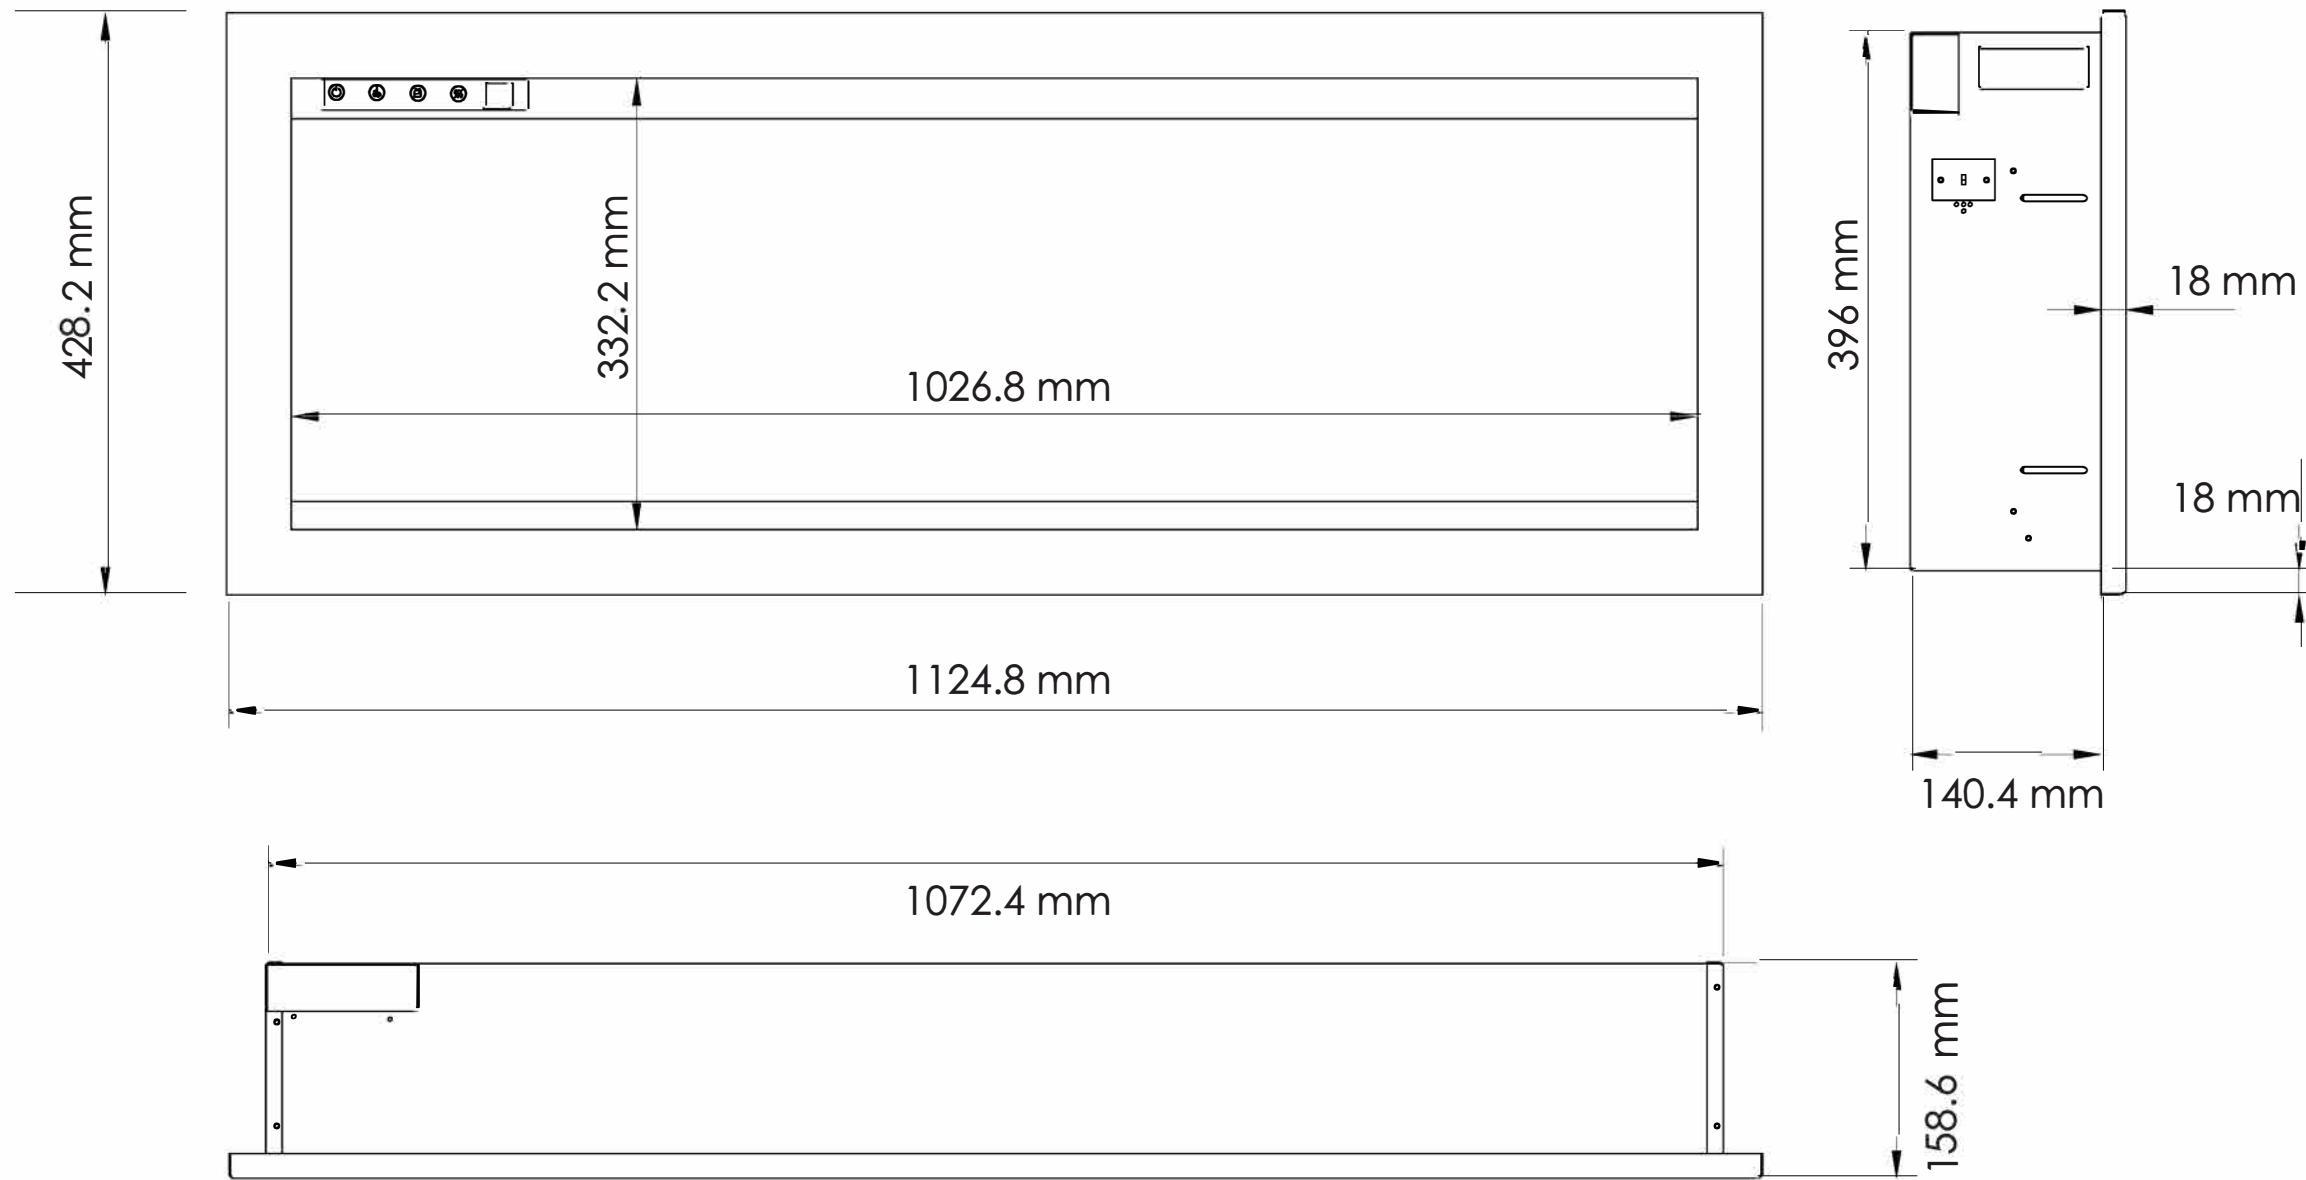

TECHNICAL SPECIFICATIONS	
VOLTS	120
AMPS	12.5
WATTS	1200
HEATER	HIGH 1200 watts LOW 600 watts
NO HEATER	31 watts max
LAMPS	QUANTITY LED WATTS TOTAL WATTS 22 watts
ROTOR MOTOR	1 at 5 watts
HEIGHT, WIDTH, DEPTH	15 5/8 x 42 1/4 x 5 1/2
GLASS VIEWING OPENING	13 1/8 x 40 3/8
SURROUND SIZE	16 7/8 x 44 1/4
SHIPPING SIZE	19 1/2 x 49 1/4 x 9 1/4
SHIPPING WEIGHT	
	UNIT
	STEEL FRONT Included
PLUG LOCATION	Left Side
CORD LENGTH	70 7/8"
APPROX. HEATING AREA	400 sq ft

SERIES WM	MODEL WM-42		REV 1
SCALE 1" = 1'-0"	DATE: 10/15/2018		SHEET 1 OF 1

TECHNICAL SPECIFICATIONS		
VOLTS		120
AMPS		12.5
WATTS		1200
HEATER	HIGH	1200 watts
	LOW	600 watts
NO HEATER		31 watts max
LAMPS	QUANTITY	LED
	WATTS	
	TOTAL WATTS	22 watts
ROTOR MOTOR		1 at 5 watts
HEIGHT, WIDTH, DEPTH		39.6 x 107.2 x 14 cm
GLASS VIEWING OPENING		33.2 x 102.7 cm
SURROUND SIZE		42.8 x 112.5 cm
SHIPPING SIZE		49.3 x 124.8 x 23 cm
SHIPPING WEIGHT		
	UNIT	
	GLASS FRONT	Included
PLUG LOCATION		Left Side
CORD LENGTH		180 cm
APPROX. HEATING AREA		37 sqm

SERIES WM	MODEL WM-42		REV 1
SCALE 1:12	DATE: 10/15/2018		SHEET 1 OF 1